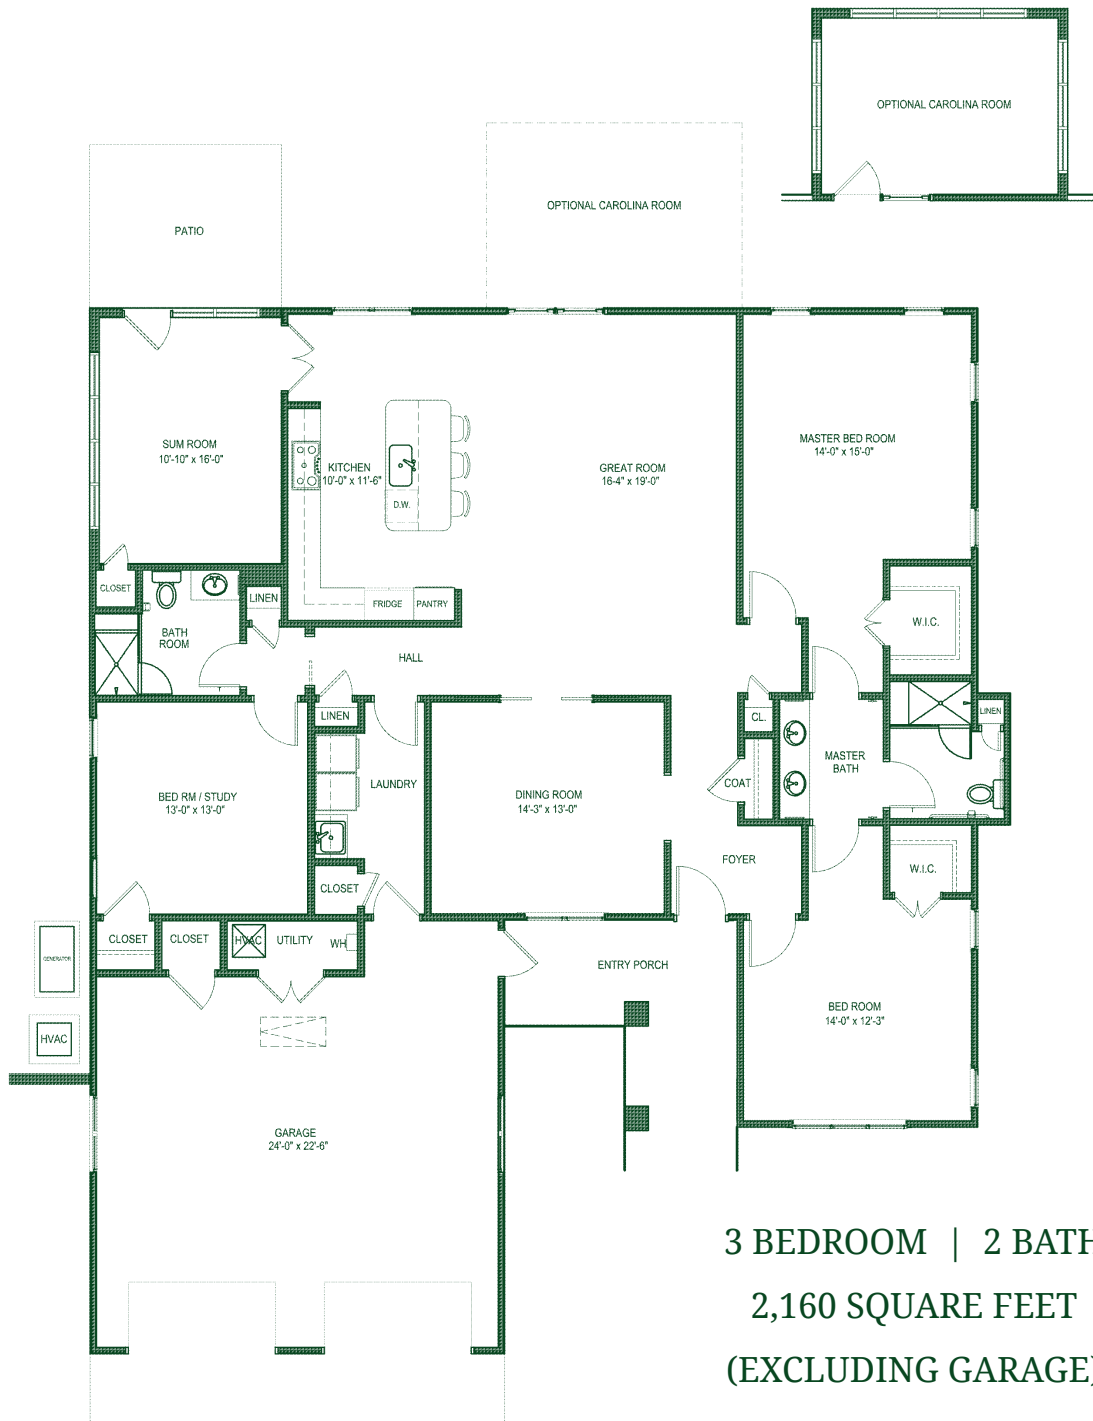

GARDEN HOMES

The Pine

3 BEDROOM | 2 BATH
2,160 SQUARE FEET
(EXCLUDING GARAGE)

• Notes •

The Juniper

2 BEDROOM | 2 BATH
1,772 SQUARE FEET
(EXCLUDING GARAGE)

• Notes •