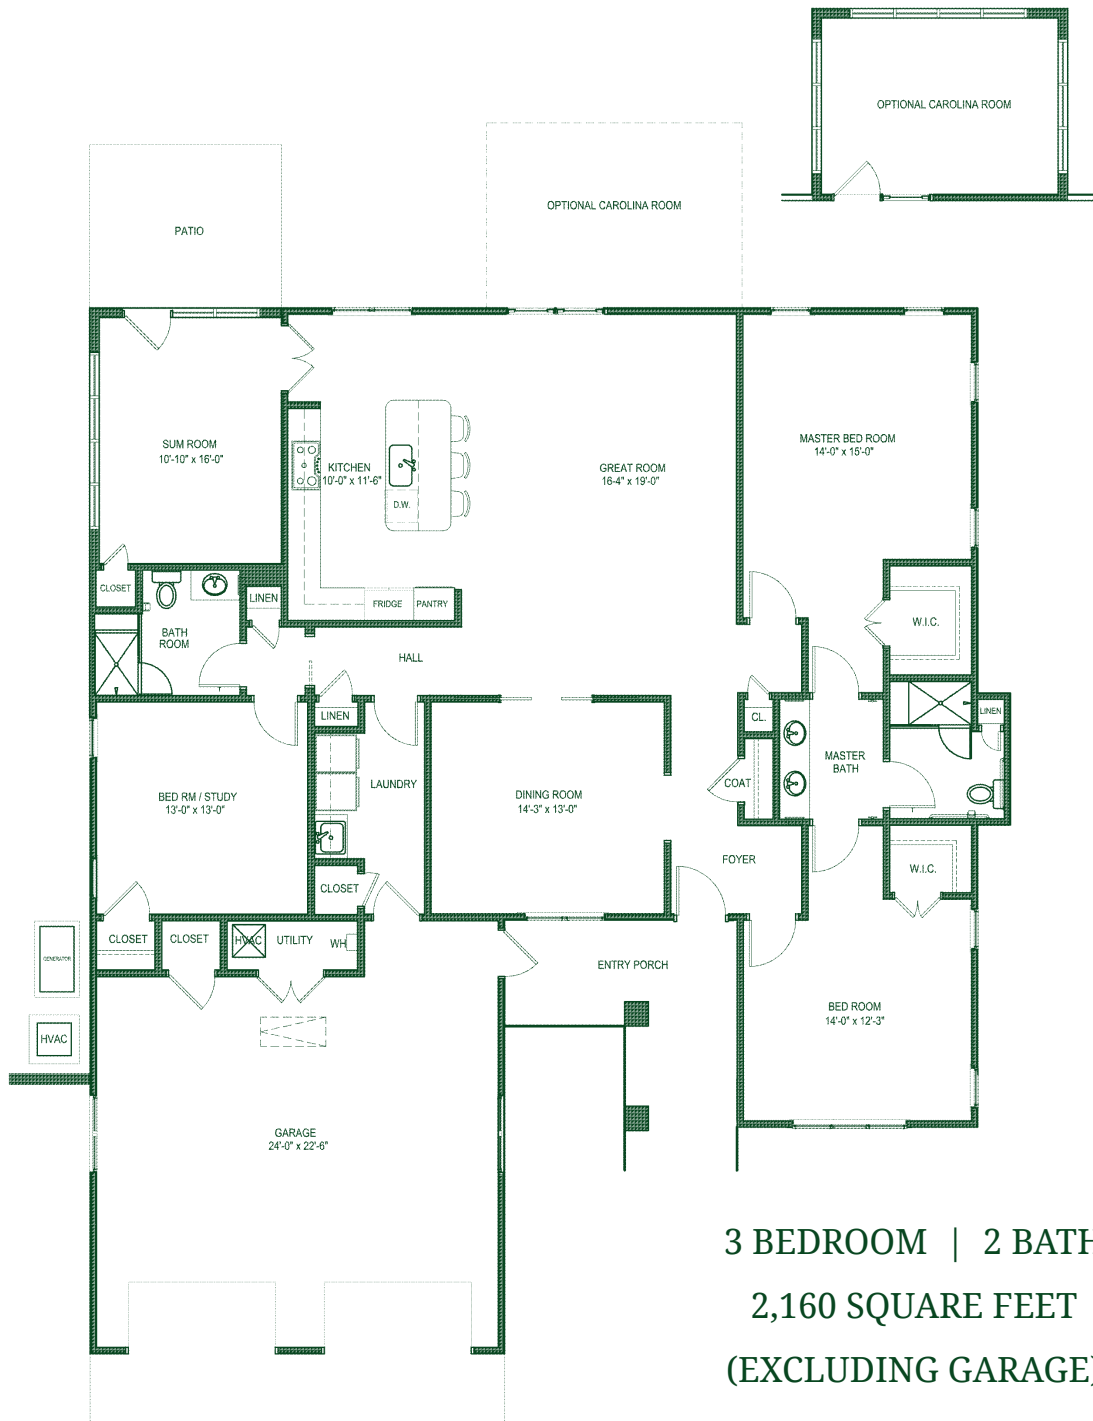

GARDEN HOMES

The Pine

3 BEDROOM | 2 BATH
2,160 SQUARE FEET
(EXCLUDING GARAGE)

• Notes •